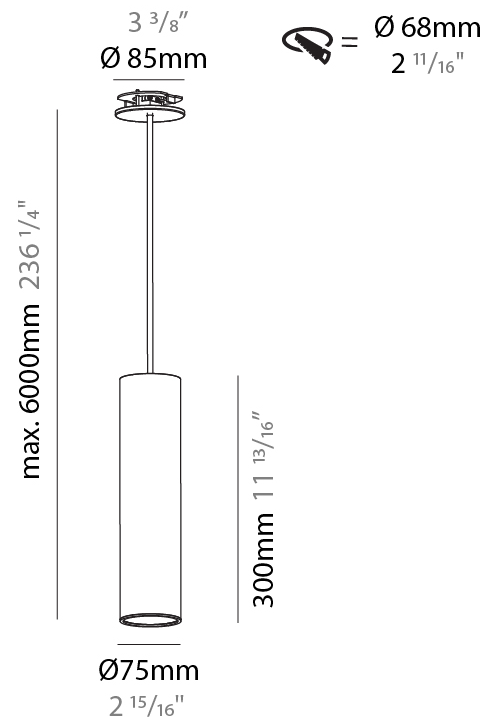

PHYSICAL

Shape: Cylinder
Diameter (mm): 75
Diameter (in): 2 ¹⁵/₁₆
Height (mm): 300
Height (in): 11 ¹³/₁₆
Max. Overall Height (mm): 2300
Max. Overall Height (in): 90 ⁹/₁₆
Light Distribution: Direct / Indirect / Downlight
Diffuser: Shine Ring 0-6
Fixture Finish: SSR / BKV / CWI / CRY / HAB / UFT / ITA / RUA / FTG / MYG / LOD / PUS / FRO / FUP / KIA / POP / BLS / SPG / MEY / GOH / GUM / CHC / COM / ABZ / JAG / OBR / MOS / ROR
Fixture Material: Aluminum
Cable Details: 2000mm / 6000mm Cable in White / Black / Orange / Red
Cut-out Measurements: 68mm / 2 11/16"

ELECTRICAL

Lamp Type: LED (Zhaga Standard)
Input Wattage (W): 10.9
Total Output Wattage (W): 9
Dimming: Tri-Mode (Non-Dimming and Phase Dimming (120Vac only) and 0-10V Dimming)
Driver Included: Yes
Driver Location: External
Driver Type: Constant Current - Universal
Driver Class: Class 2
Housing: ENCP3 w/Quick Connect
Input Voltage (V): 120 - 277
Constant Current (MA): 500

LED

Number of LEDs: 1
Color Temperature (°K): 2700 / 3000 / 4000
Max. Delivered Lumen (lm): 923
CRI: >90 CRI
Lamp Life (hrs): 50000
Upon Request: ***3500K available in minimum quantities (larger quantities upon request)

OPTICAL

Reflector: 18 / 36 / 52

RATINGS AND CERTIFICATIONS

Certified By: Certified for North American Standards
IP rating: IP20