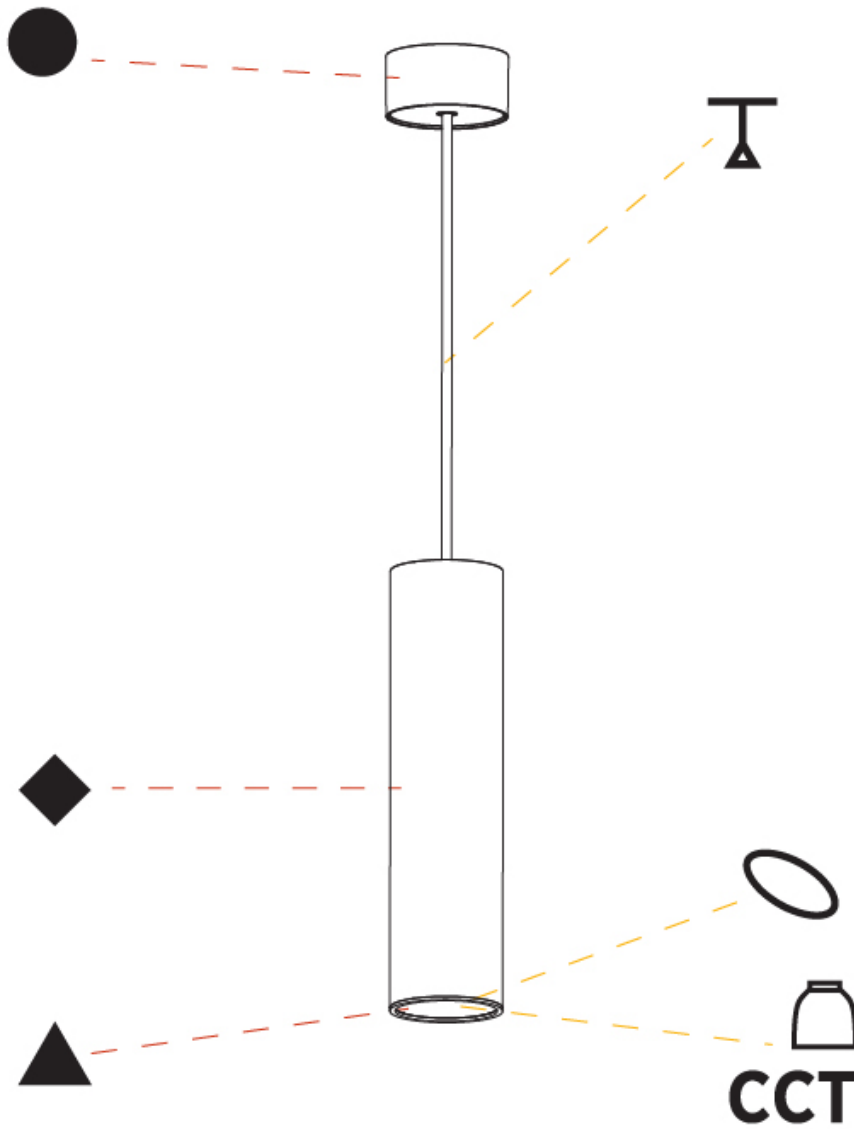

HANGOVER MONOPOINT SURFACE CANOPY SUSPENSION

A300167-

PROJECT	
TYPE	
SPECIFIER	
QUANTITY	
DATE